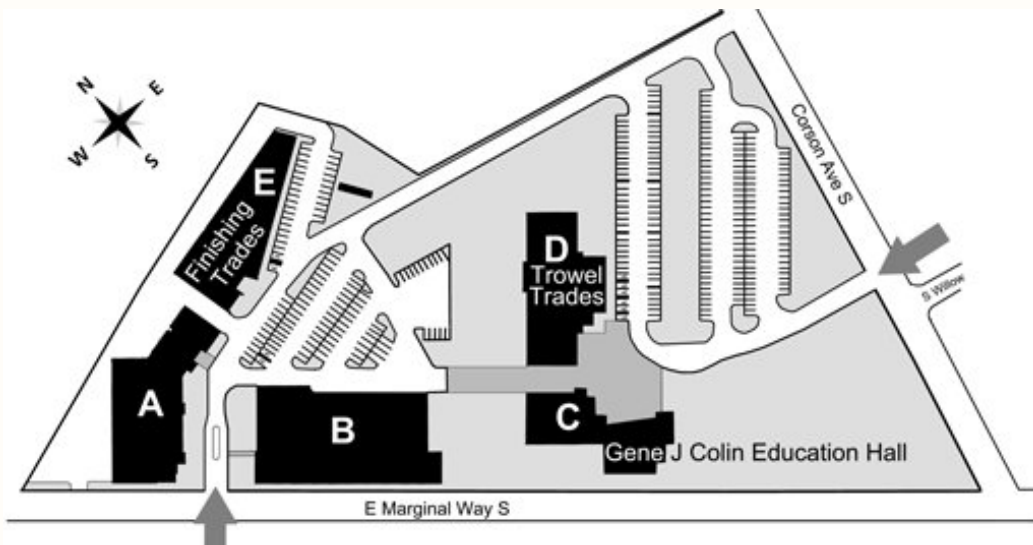

Georgetown South Seattle College **FOOD PANTRY**

Tuesdays
10am - 1pm
Starting August 15th

LOCATED IN BUILDING A ROOM 103B

GROCERY BAGS PROVIDED

**SOUTH SEATTLE
COLLEGE | GEORGETOWN**

6737 Corson Ave S, Seattle, WA 98108