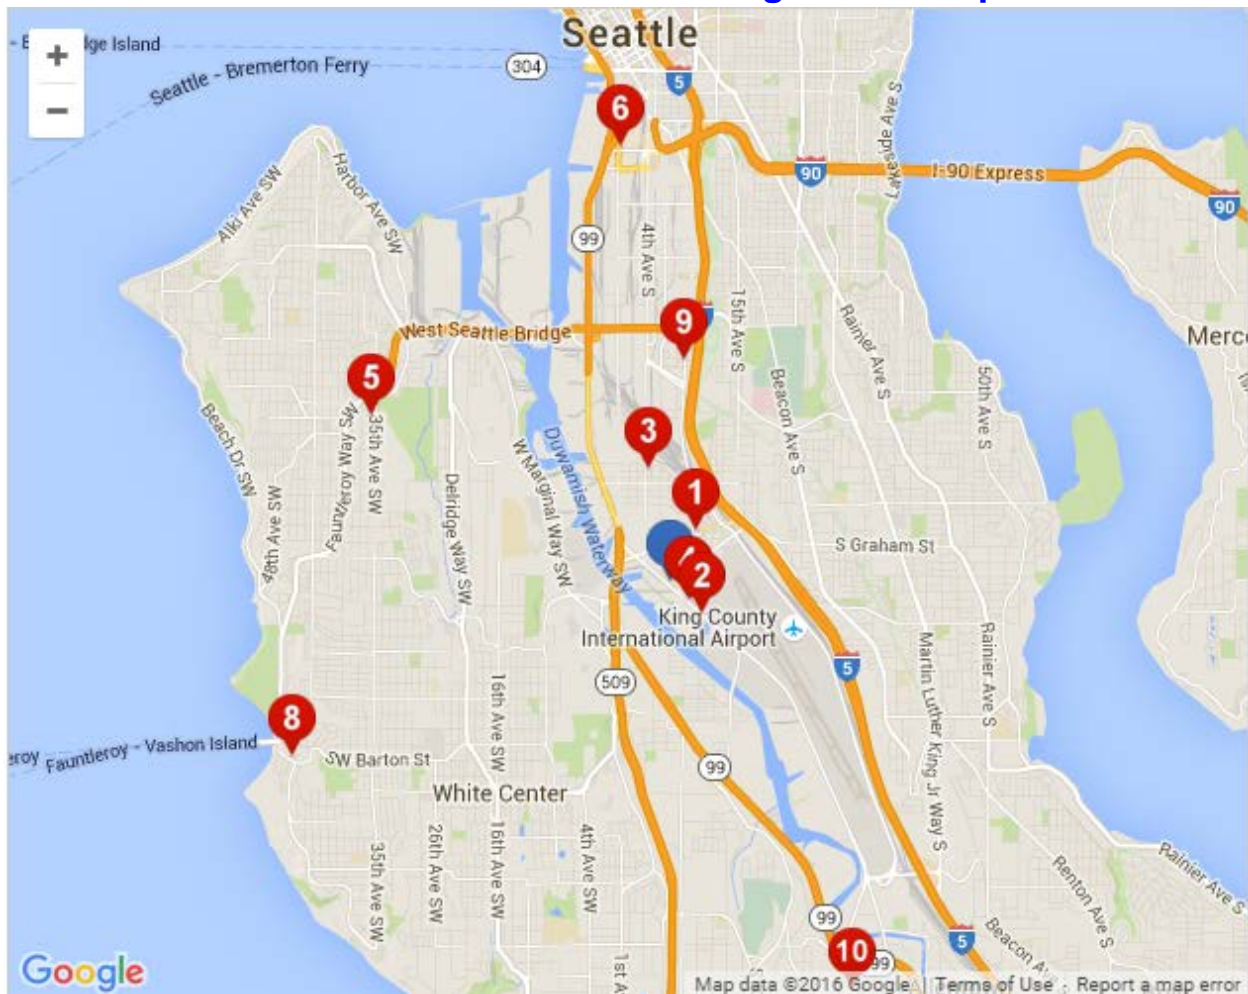

## LODGING Near SSC Georgetown Campus

**1. Georgetown Inn**  
6100 Corson Ave S  
Seattle, WA 98108  
(206) 762-2233  
[georgetowninnseattle.com](http://georgetowninnseattle.com)

**2. Aero Motel**  
7240 E Marginal Way S  
Seattle, WA 98108  
(206) 763-9962

**3. Star Motel**  
5216 4th Ave S  
Seattle, WA 98108  
(206) 764-4647

**4. Munson Motel**  
7060 E Marginal Way S  
Seattle, WA 98108  
(206) 762-6684

**5. The Grove West Seattle Inn**  
3512 SW Alaska St  
Seattle, WA 98126  
(206) 937-9920  
[grovestwestseattle.com](http://grovestwestseattle.com)

**6. Silver Cloud Hotel - Seattle Stadium**  
1046 1st Avenue South  
Seattle, WA 98134  
(206) 204-9800  
[silvercloud.com/seattlestadium](http://silvercloud.com/seattlestadium)

**7. Airline Motel**  
7070 E Marginal Way S  
Seattle, WA 98108  
(206) 766-9809

**10. Boulevard Motel**  
1440 Tukwila International Blvd  
Seattle, WA 98188  
(206) 241-0066