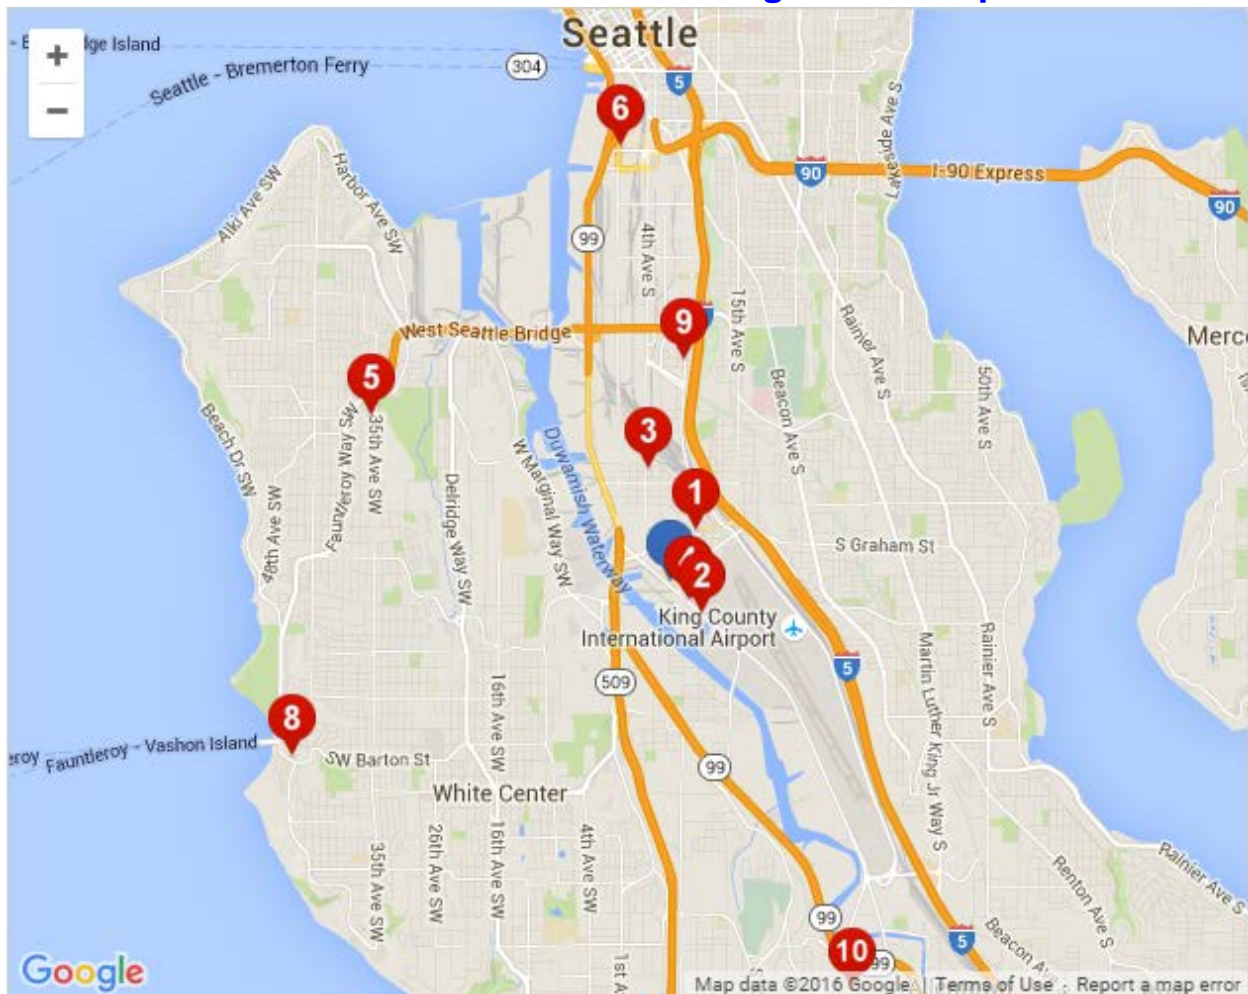

LODGING Near SSC Georgetown Campus

1. Georgetown Inn
6100 Corson Ave S
Seattle, WA 98108
(206) 762-2233
georgetowninnseattle.com

2. Aero Motel
7240 E Marginal Way S
Seattle, WA 98108
(206) 763-9962

3. Star Motel
5216 4th Ave S
Seattle, WA 98108
(206) 764-4647

4. Munson Motel
7060 E Marginal Way S
Seattle, WA 98108
(206) 762-6684

5. The Grove West Seattle Inn
3512 SW Alaska St
Seattle, WA 98126
(206) 937-9920
grovestSeattle.com

6. Silver Cloud Hotel - Seattle Stadium
1046 1st Avenue South
Seattle, WA 98134
(206) 204-9800
silvercloud.com/seattlestadium

7. Airline Motel
7070 E Marginal Way S
Seattle, WA 98108
(206) 766-9809

8. Wildwood Bed & Breakfast
4518 SW Wildwood Pl
Seattle, WA 98136
(206) 819-9075
wildwoodseattle.com

9. Ontario Motel
4003 Airport Way S
Seattle, WA 98108
(206) 343-7958

10. Boulevard Motel
1440 Tukwila International Blvd
Seattle, WA 98188
(206) 241-0066