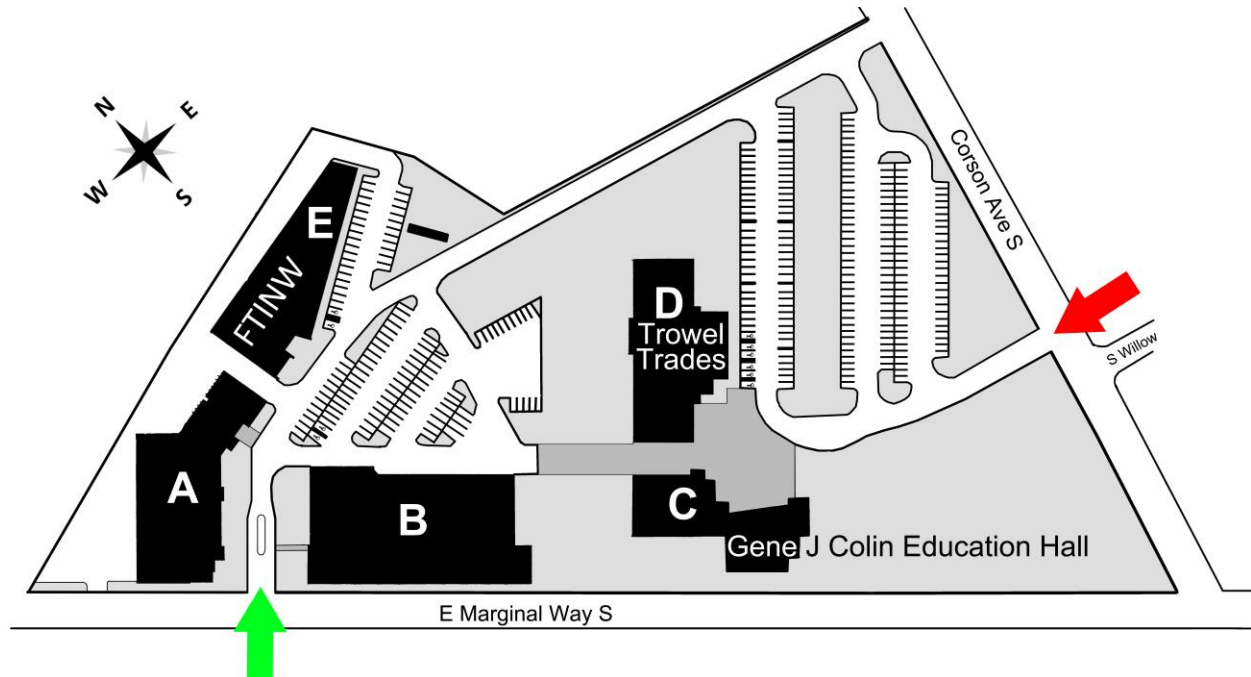

Georgetown Campus, South Seattle College Corporate & Customized Training Apprenticeship and Education Center

South Seattle College - Georgetown Campus
Corporate & Customized Training/Apprenticeship & Education Center
6737 Corson Avenue South, Seattle, WA 98108-3450
Site Phone: 206-934-5350

Building A

AJAC Office A104, A112
Classrooms A122, A123, A125
Computer Lab A120
Manufacturing Lab A 129 West
Safety Lab A127 West
Weatherization Lab A129 East

Building B

Boilermakers Office/Classroom/Lab B122
Classrooms B102, B104, B116, B117, B118, B119, B134
Composites Lab B130
Construction Skills Lab B126
First Aid Classes B102
Labor Center B106
Manufacturing Industry Council (MIC) B113
Meatcutters Classroom / Lab B123
Sprinkler Fitters Lab B133
Sprinkler Fitters Office B133(Upstairs)
YouthBuild B1229
WorkSource B124