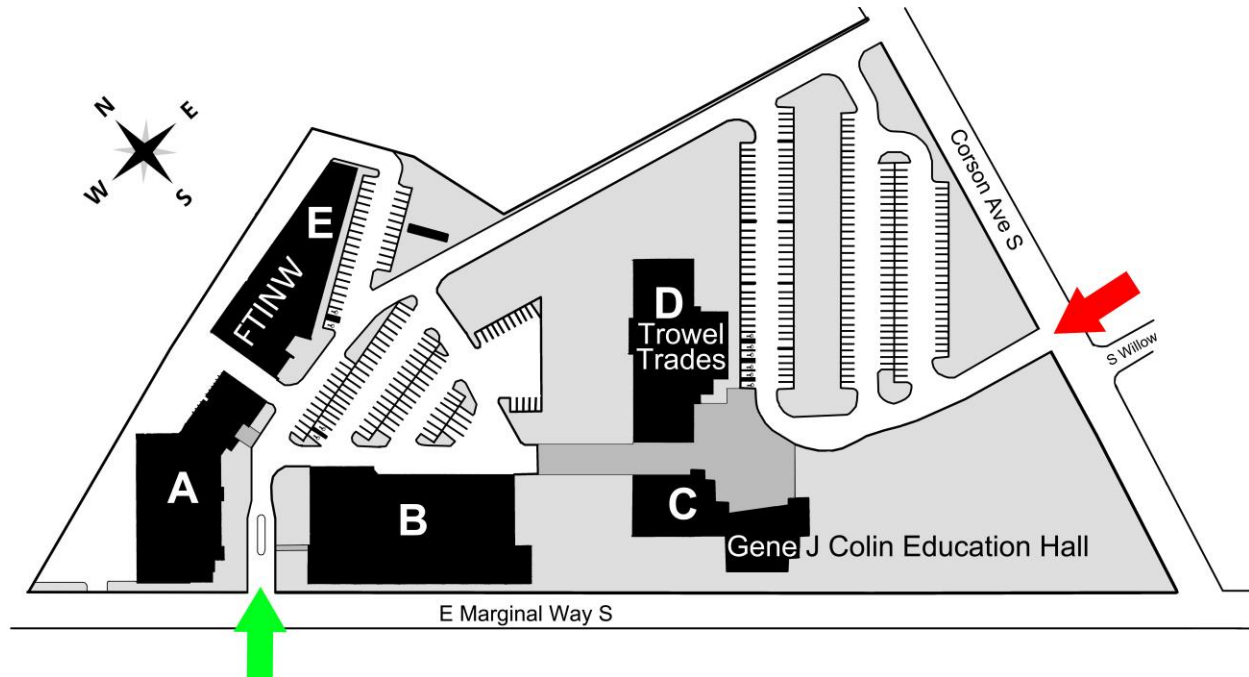

Georgetown Campus, South Seattle College Corporate & Customized Training Apprenticeship and Education Center

South Seattle College - Georgetown Campus
Corporate & Customized Training/Apprenticeship & Education Center
6737 Corson Avenue South, Seattle, WA 98108-3450
Site Phone: 206-934-5350

Building A

AJAC Office A104, A112
Classrooms A122, A123, A125
Computer Lab A120
Manufacturing Lab A 129 West
Safety Lab A127 West
Weatherization Lab A129 East

Building B

Boilermakers Office/Classroom/Lab B122
Classrooms B102, B104, B116, B117, B118, B119, B134
Composites Lab B130
Construction Skills Lab B126
First Aid Classes B102
Labor Center B106
Manufacturing Industry Council (MIC) B113
Meatcutters Classroom / Lab B123
Sprinkler Fitters Lab B133
Sprinkler Fitters Office B133(Upstairs)
YouthBuild B1229
WorkSource B124